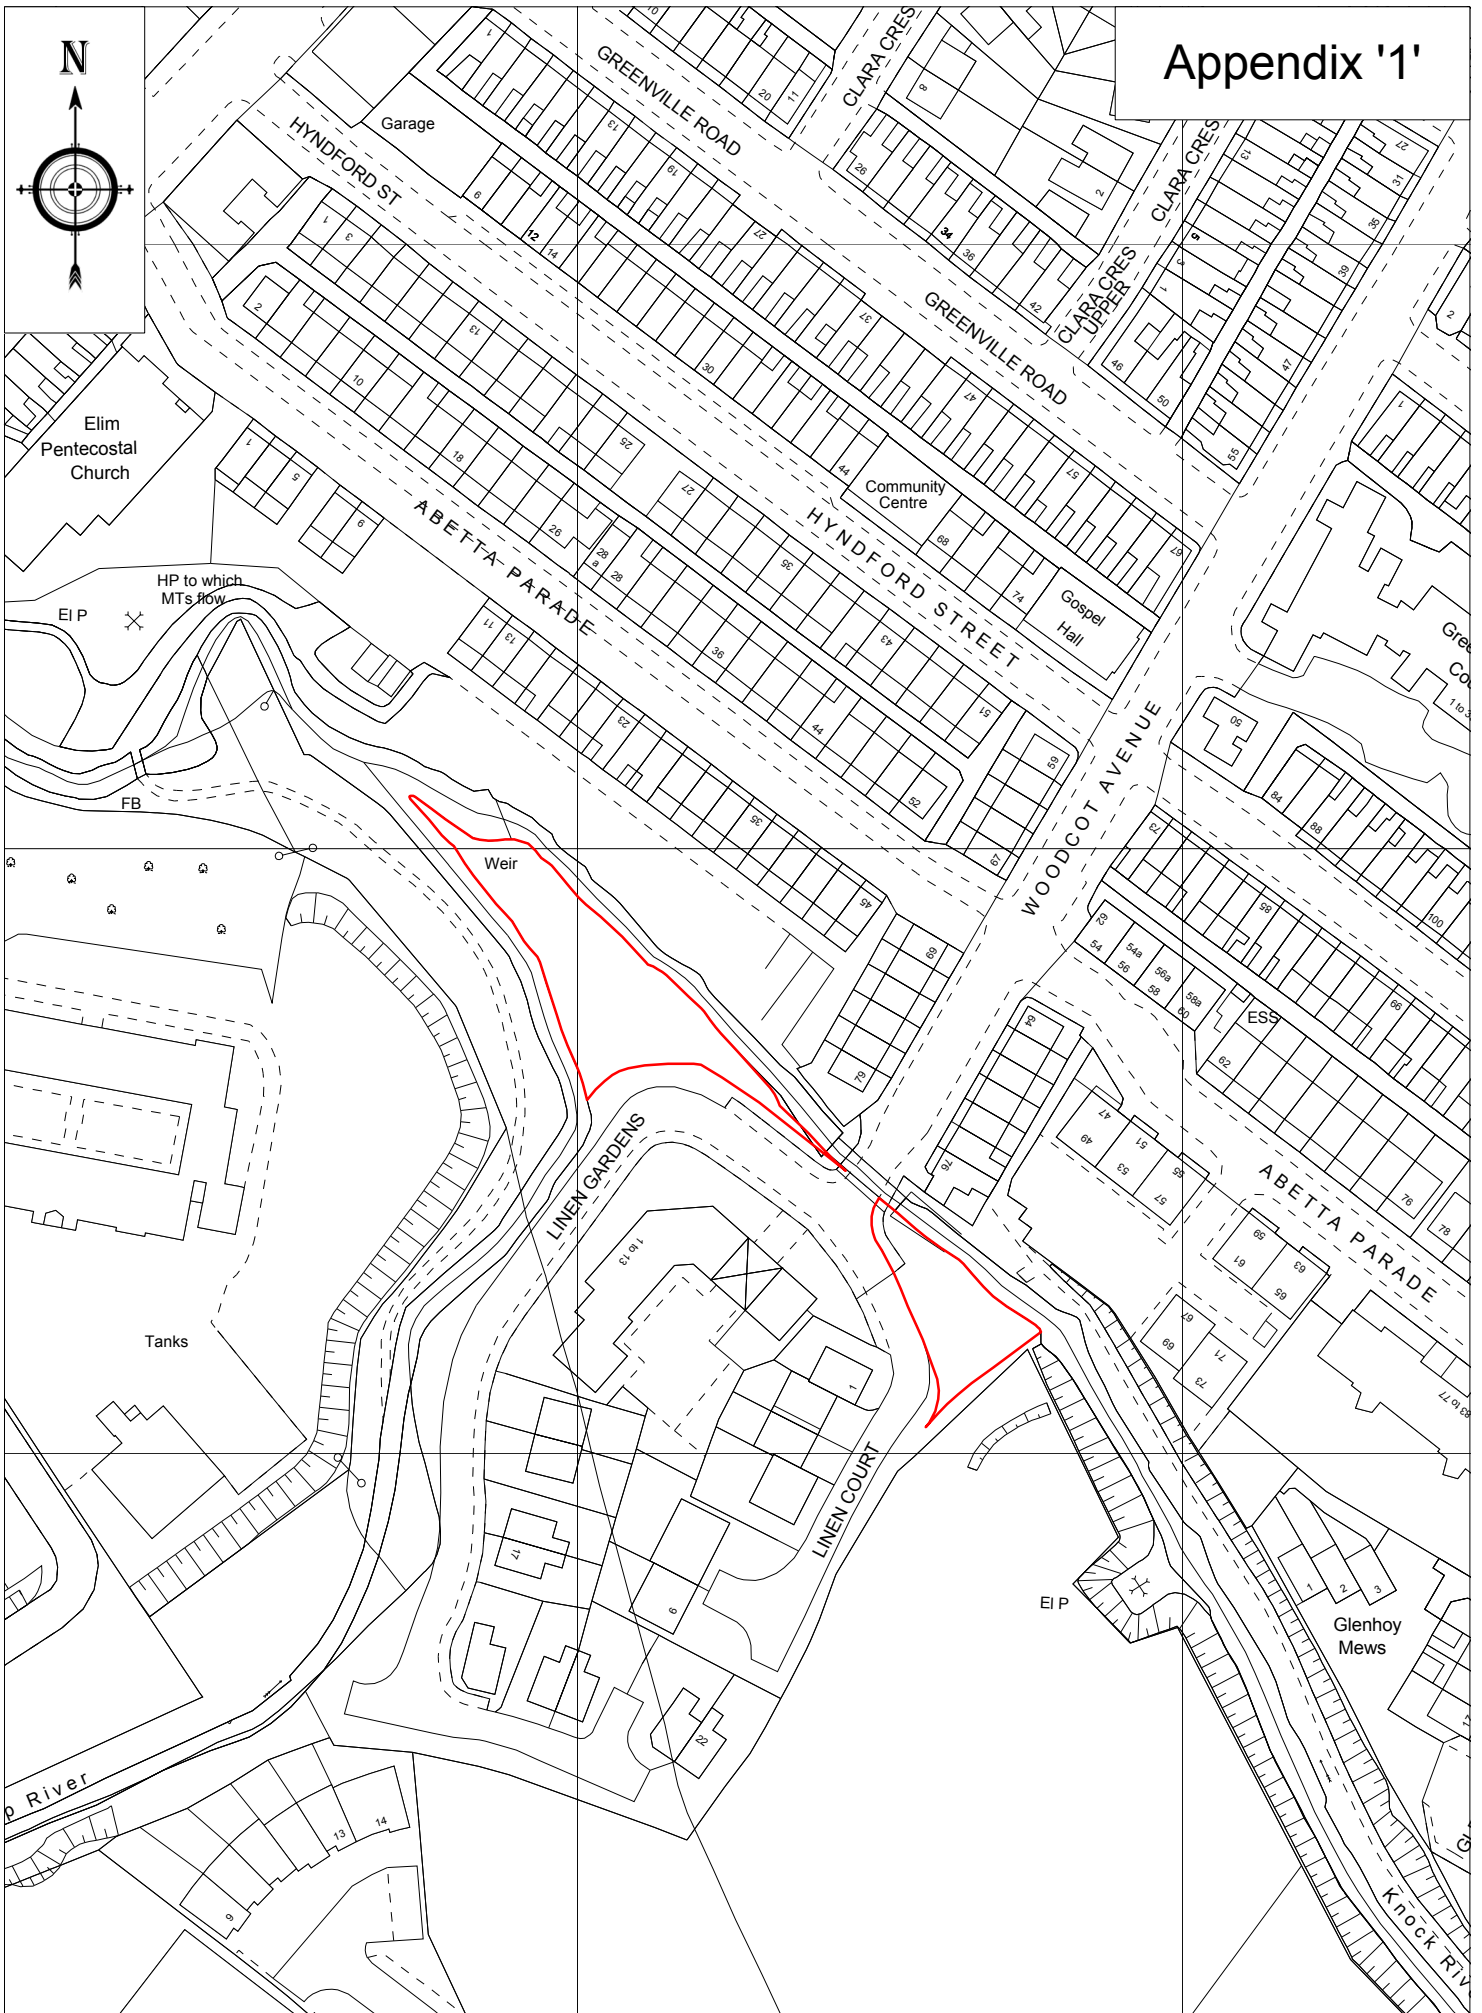

Appendix '1'

Scale 1:1250

Connswater Community Greenway - Plots 43p & 43q

Area 0.291 acres

This page has been intentionally left blank.